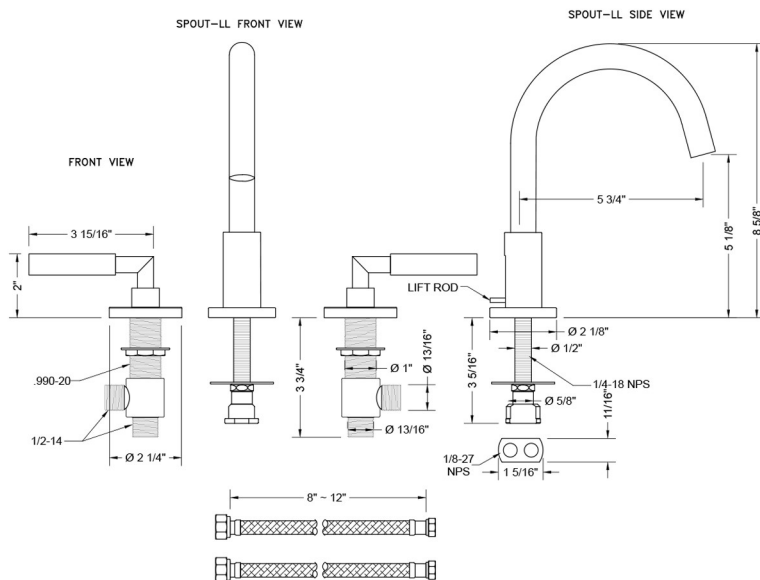

Scape Lavatory Set with Lever Handles
Model #: RENORE-SC-LAV-L-

FEATURES:

- All brass 8" - 12" widespread faucet includes brass pop-up drain with overflow
- 1/4 turn ceramic valves
- Swivel Spout
- Standard flow rate is: 1.5 GPM
- 5 3/4" spout reach
- Spout Hole Size Min-Max: 1 1/2" - 1 7/8"
- Valve Hole Size Min-Max: 1 1/8" - 1 5/8"
- ADA Compliant Levers

SPECIFICATION DRAWING:

COMPLIANCES: