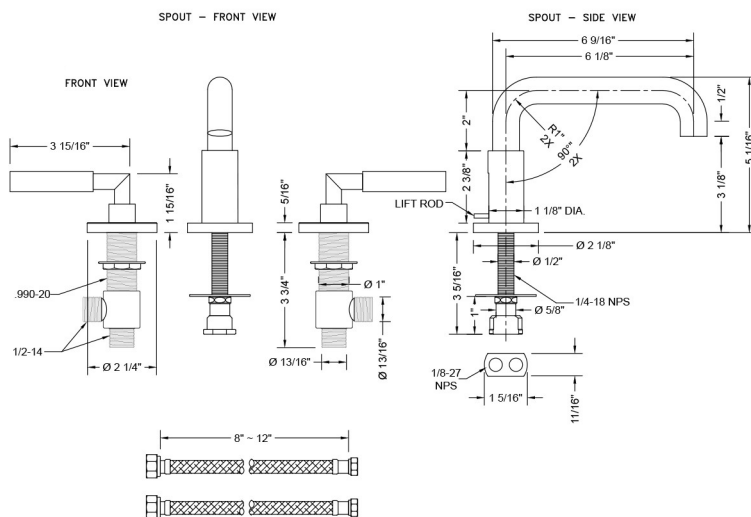

Sky Lavatory Set with Lever Handles
Model #: RENORE-SKY-LAV-L-

FEATURES:

- All brass 8" - 12" widespread faucet includes brass pop-up drain with overflow
- 1/4 turn ceramic valves
- Low Profile Swivel Spout
- Standard flow rate is: 1.5 GPM
- 6 1/8" spout reach
- Spout Hole Size Min-Max: 1 1/2" - 1 7/8"
- Valve Hole Size Min-Max: 1 1/8" - 1 5/8"
- ADA Compliant Levers

SPECIFICATION DRAWING:

COMPLIANCES: