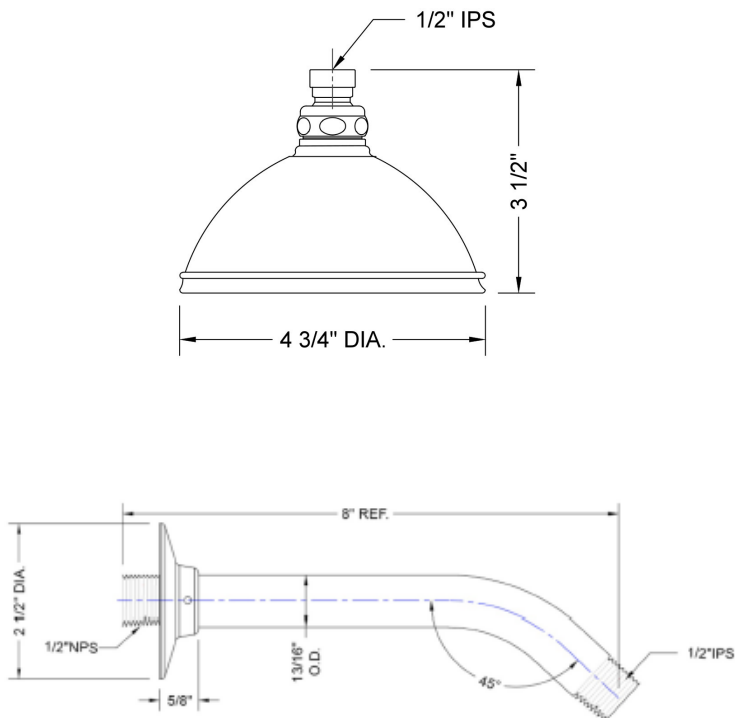

Dylan Pressure Balance Shower Only Set  
Includes: Trim, Showerhead, and Arm  
Lever Handle

Model #: RENORE-DY-SETPB-S-L-

O'NEIL RUPPEL

BESPOKE FAUCETRY | ONEILRUPPEL.COM

**TRIM FEATURES:**

- All brass construction
- Rotating the handle counter clockwise turns on the water & controls the water temperature
- Requires rough valve RRENORE-PBSHWRVALVE
- Lever trim is ADA compliant

**SHOWERHEAD FEATURES:**

- A POWER SHOWER
- 1/2" IPS adjustable brass ball joint to adjust angle of showerhead
- 4" diameter with 91 sprays for full rain effect
- Standard flow rate is 2.5 GPM

**SHOWER ARM FEATURES:**

- Brass 45° showerarm with 2 1/2" diameter set screw escutcheon
- 1/2" Male IPS
- 8" length

**SPECIFICATION DRAWING:**

**SPRAY PATTERNS:**