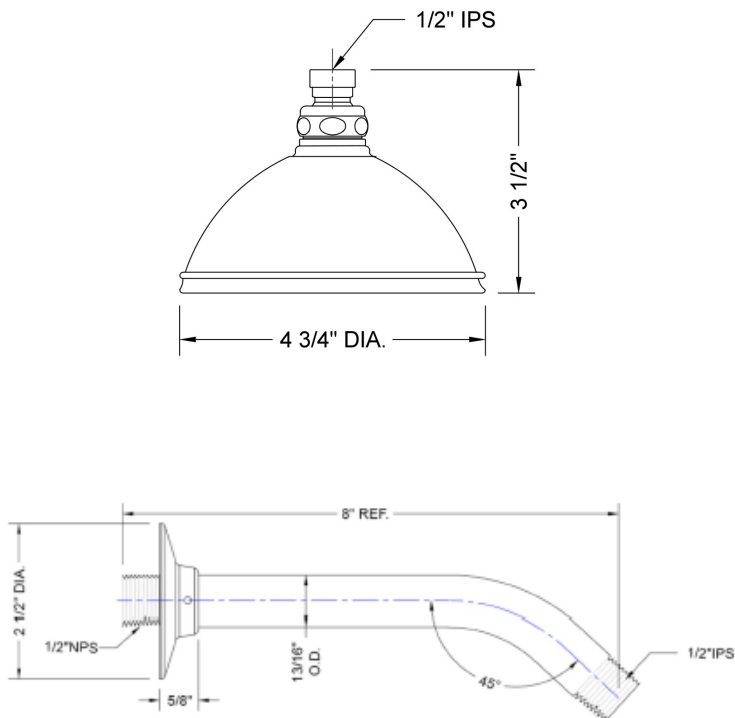

Dylan Pressure Balance Shower Only Set
Includes: Trim, Showerhead, and Arm
Cross Handle

Model #: RENORE-DY-SETPB-S-C-

O'NEIL RUPPEL
BESPOKE FAUCETRY | ONEILRUPPEL.COM

TRIM FEATURES:

- All brass construction
- Rotating the handle counter clockwise turns on the water & controls the water temperature
- Requires rough valve RENORE-PBSHWRVALVE

SHOWERHEAD FEATURES:

- A POWER SHOWER
- 1/2" IPS adjustable brass ball joint to adjust angle of showerhead
- 4" diameter with 91 sprays for full rain effect
- Standard flow rate is 2.5 GPM

SHOWER ARM FEATURES:

- Brass 45° showerarm with 2 1/2" diameter set screw escutcheon
- 1/2" Male IPS
- 8" length

SPECIFICATION DRAWING:

SPRAY PATTERNS: