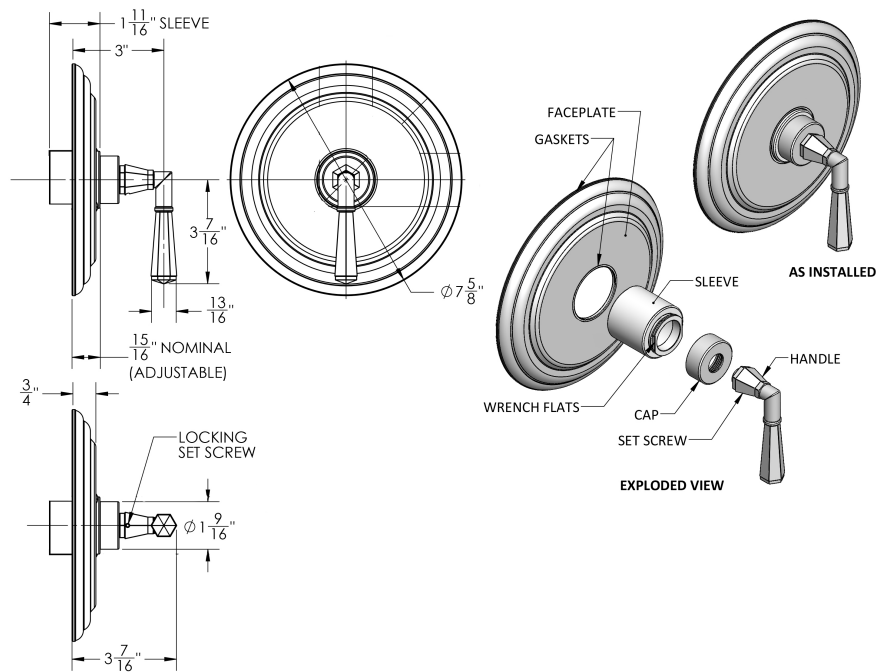

Dylan/Claire Pressure Balance Trim-Shower Only Lever Handle

Model #: RENORE-DY-CL-PBSTRM-L-

O'NEIL RUPPEL

BESPOKE FAUCETRY | ONEILRUPPEL.COM

FEATURES:

- All brass construction
- Rotating the handle counter clockwise turns on the water & controls the water temperature
- Requires rough valve RENORE-PBSHWRVALVE
- Lever trim is ADA compliant

SPECIFICATION DRAWING:

COMPLIANCES: