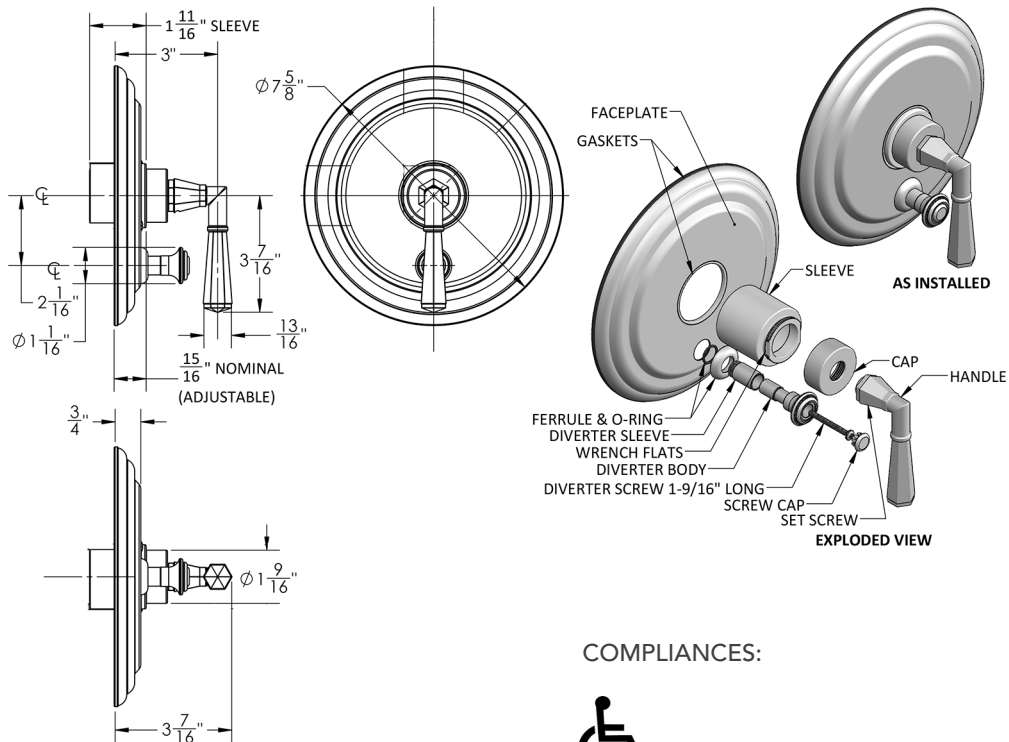

# Dylan/Claire Pressure Balance Trim-Tub and Shower Lever Handle

Model #: RENORE-DY-CL-T-STRM-L-

## FEATURES:

- All brass construction
- Rotating the handle counter clockwise turns on the water & controls the water temperature
- Built in diverter for diverting between multiple devices (for example, diverting between a showerhead and a handshower)
- Requires rough valve RENORE-PBT-SVALVE
- Lever trim is ADA compliant

## SPECIFICATION DRAWING: