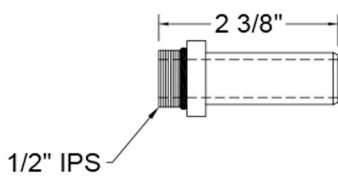

Dylan Tub Spout  
Model #: RENORE-DY-TSPOUT-

FEATURES:

- All brass tub spout
- 1/2" IPS quick connect stub out nipple included
- 8 3/16" center spout reach
- 8 3/4" overall reach
- Quick connect/disconnect (refer to install instructions for proper install)
- No splash full flow aerator

SPECIFICATION DRAWING:

BACK VIEW

QUICK CONNECT

SIDE VIEW