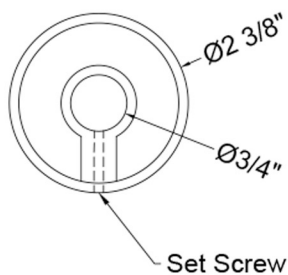

Dylan Tub Spout  
Model #: RENORE-DY-TSPOUT-

FEATURES:

- All brass tub spout
- 1/2" IPS quick connect stub out nipple included
- 8 3/16" center spout reach
- 8 3/4" overall reach
- Quick connect/disconnect (refer to install instructions for proper install)
- No splash full flow aerator

SPECIFICATION DRAWING:

BACK VIEW

QUICK CONNECT

SIDE VIEW