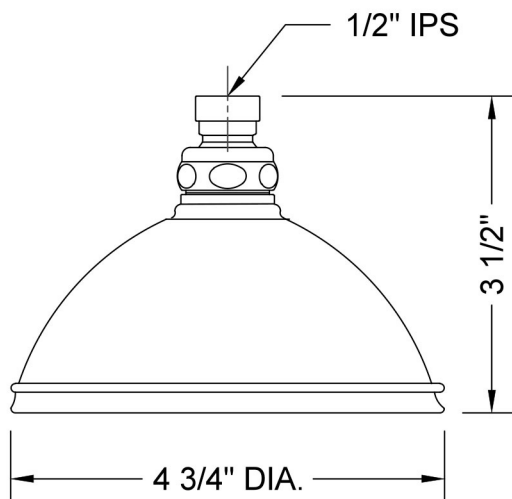

Dylan Showerhead
Model #: RENORE-DY-SHEAD-

FEATURES:

- A POWER SHOWER
- 1/2" IPS adjustable brass ball joint to adjust angle of showerhead
- 4" diameter with 91 sprays for full rain effect
- Standard flow rate is 2.5 GPM

SPECIFICATION DRAWING:

FRONT VIEW

SPRAY PATTERNS:

Power Rain