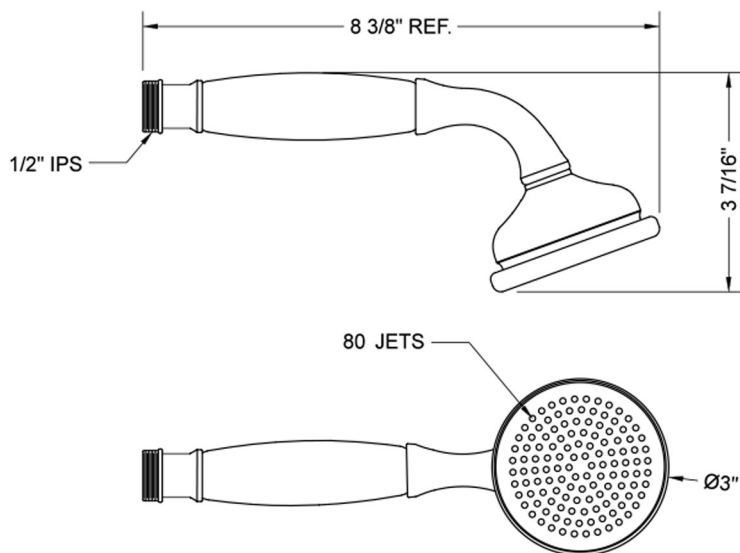

Dylan/Claire Handshower  
Model #: RENORE-DY-CL-HS-

FEATURES:

- Brass single function handshower
- 1/2" IPS male threads
- Removable white protective rings included (non functional)
- Comfortable balanced feel
- Traditional decorative design

SPECIFICATION DRAWING:

SPRAY PATTERNS:

Full Rain