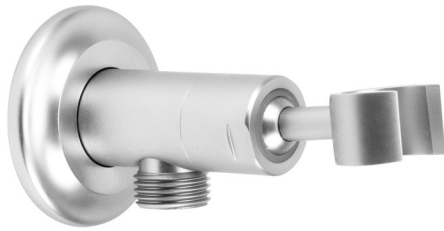

Dylan/Claire Handshower Water Supply and Hook

Model #: RENORE-DY-CL-HOOK-

FEATURES:

- Brass water supply elbow with brass adjustable angle wall mount handshower holder
- 1/2" Female inlet x 1/2" Male outlet
- Conical end of hose sits in holder