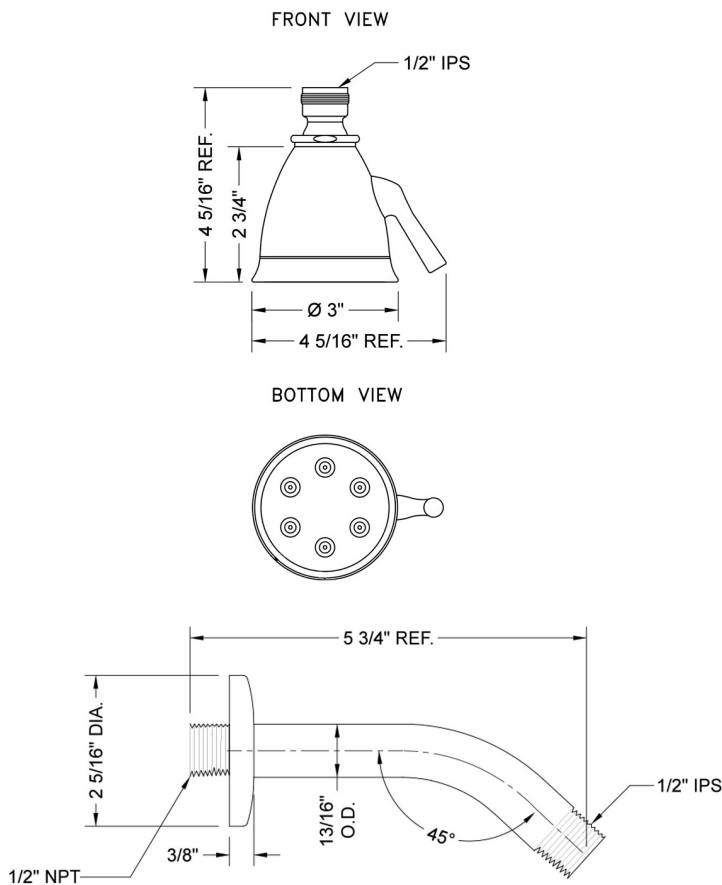

Claire Pressure Balance Shower Only Set  
Includes: Trim, Showerhead, and Arm  
Lever Handle

Model #: RENORE-CL-SET-PB-S-L-

O'NEIL RUPPEL

BESPOKE FAUCETRY | ONEILRUPPEL.COM

TRIM FEATURES:

- All brass construction
- Rotating the handle counter clockwise turns on the water & controls the water temperature
- Requires rough valve RENORE-PBSHWRVALVE
- Lever trim is ADA compliant

SHOWERHEAD FEATURES:

- 2 3/4" Brass adjustable spray showerhead
- 1/2" IPS adjustable brass ball joint to adjust angle of showerhead
- 6 adjustable jets with 48 individual sprays
- Adjusts from wide to narrow rain
- Easy clean flush system
- Traditional flared bell design
- Standard flow rate is 2.5 GPM

SHOWER ARM FEATURES:

- Brass 45° showerarm with 2 1/4" diameter brass decorative escutcheon
- 1/2" Male IPS
- 6" length

SPECIFICATION DRAWING:

SPRAY PATTERNS: