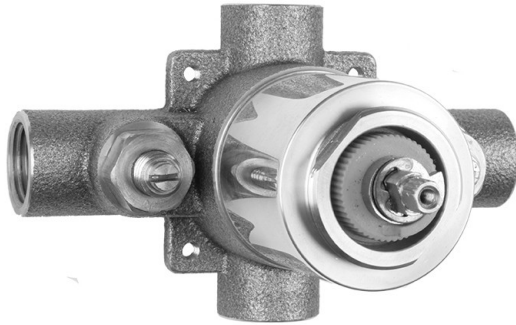

# Pressure Balance Shower Only Rough in Valve

**Model #: RENORE-PBSHWRVALVE**

### FEATURES:

- Pressure balance valve mixes hot & cold water
- Anti-scald protection
- Rotating the handle counter clockwise turns on the water & controls the water temperature
- Ceramic cartridge
- 1/2" NPT female ports
- 5.2 GPM flow @ 60 PSI
- Works well with low water pressure