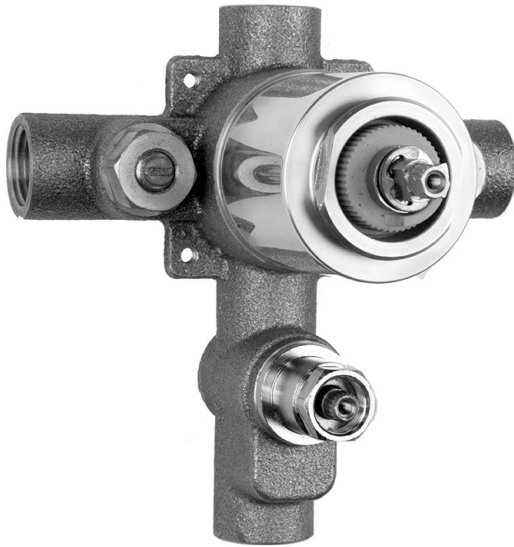

Pressure Balance Tub & Shower Only Rough in Valve
Model #: RENORE-PBT-SVALVE

FEATURES:

- Pressure balance valve mixes hot & cold water
- Anti-scald protection
- Rotating the handle counter clockwise turns on the water & controls the water temperature
- Built in diverter for diverting between multiple devices (for example, diverting between a showerhead and a handshower)
- Ceramic cartridge
- 1/2" NPT female ports
- 5.2 GPM flow @ 60 PSI
- Works well with low water pressure

FINISH:
 N/A

SPECIFICATION DRAWING: