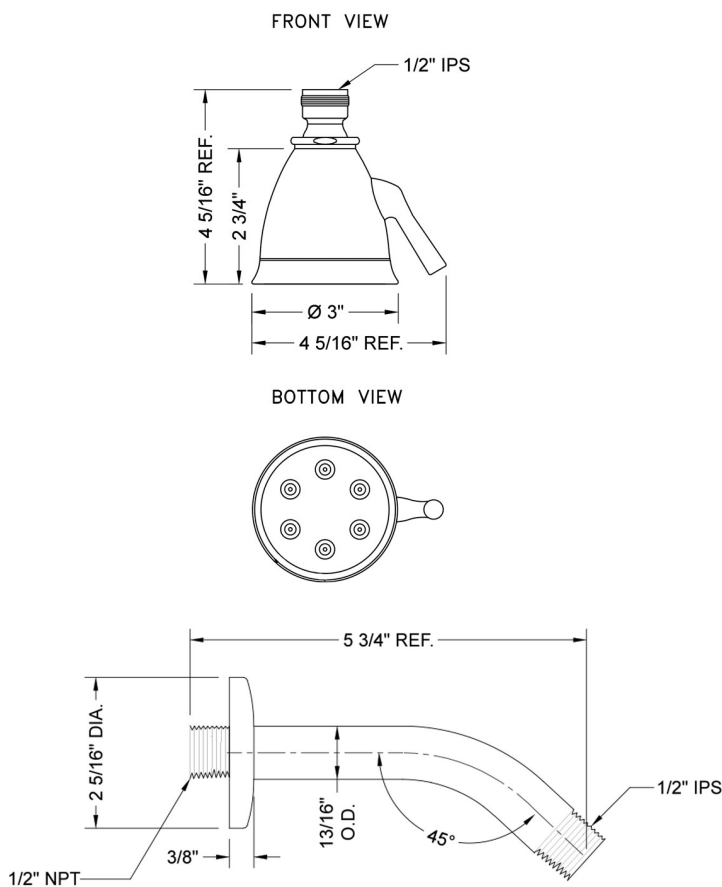

Claire Pressure Balance Shower Only Set  
Includes: Trim, Showerhead, and Arm  
Cross Handle

Model #: RENORE-CL-SET-PB-S-C-

**TRIM FEATURES:**

- All brass construction
- Rotating the handle counter clockwise turns on the water & controls the water temperature
- Requires rough valve RENORE-PBSHWRVALVE

**SHOWERHEAD FEATURES:**

- 2 3/4" Brass adjustable spray showerhead
- 1/2" IPS adjustable brass ball joint to adjust angle of showerhead
- 6 adjustable jets with 48 individual sprays
- Adjusts from wide to narrow rain
- Easy clean flush system
- Traditional flared bell design
- Standard flow rate is 2.5 GPM

**SHOWER ARM FEATURES:**

- Brass 45° showerarm with 2 1/4" diameter brass decorative escutcheon
- 1/2" Male IPS
- 6" length

**SPECIFICATION DRAWING:**

**SPRAY PATTERNS:**