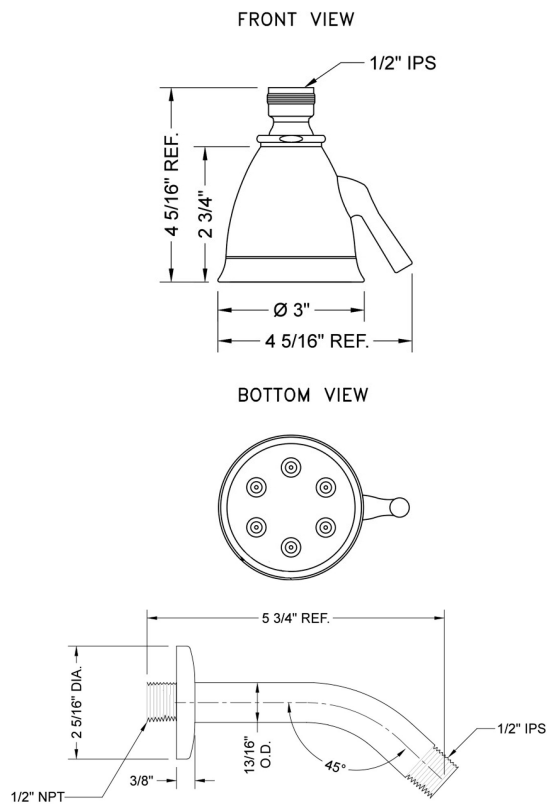

SPECIFICATION DRAWING: