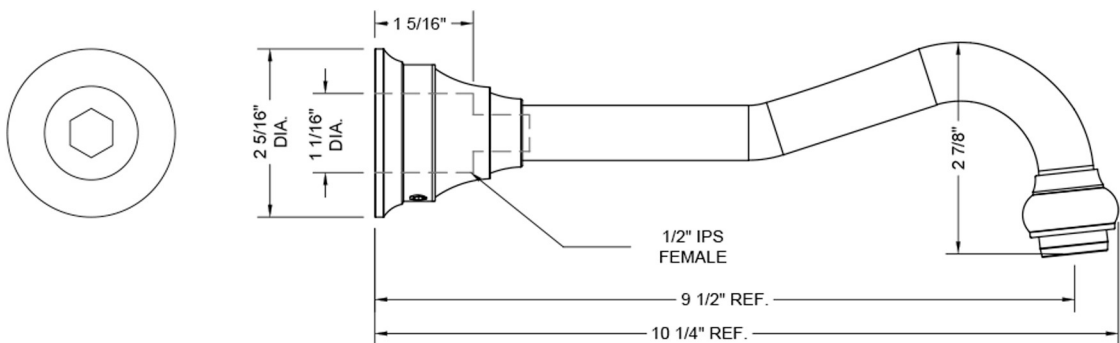

Claire Tub Spout

Model #: RENORE-CL-TSPOUT-

FEATURES:

- All brass tub spout
- 1/2" female IPS inlet
- 10 1/4" reach
- Quick connect/disconnect
- No splash full flow aerator

SPECIFICATION DRAWING:

QUICK CONNECT