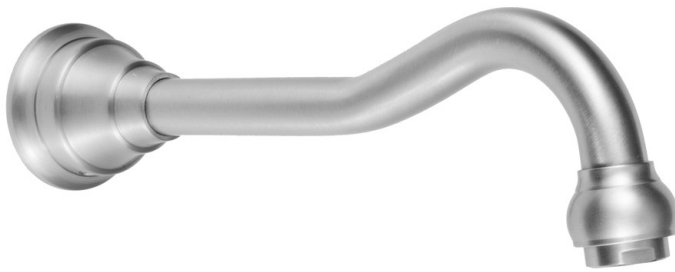

Claire Tub Spout

Model #: RENORE-CL-TSPOUT-

FEATURES:

- All brass tub spout
- 1/2" female IPS inlet
- 10 1/4" reach
- Quick connect/disconnect
- No splash full flow aerator

SPECIFICATION DRAWING:

QUICK CONNECT