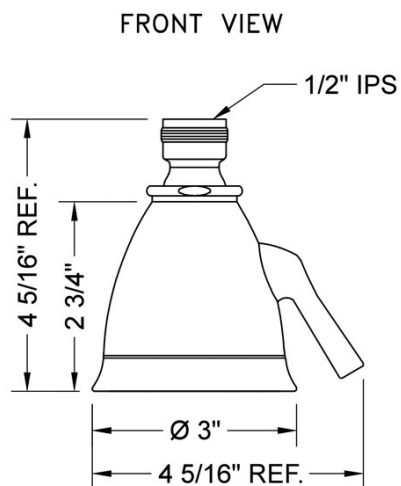

Claire Showerhead
Model #: RENORE-CL-SHEAD-

FEATURES:

- 2 3/4" Brass adjustable spray showerhead
- 1/2" IPS adjustable brass ball joint to adjust angle of showerhead
- 6 adjustable jets with 48 individual sprays
- Adjusts from wide to narrow rain
- Easy clean flush system
- Traditional flared bell design
- Standard flowrate is 2.5 GPM

SPECIFICATION DRAWING:

BOTTOM VIEW

SPRAY PATTERNS: