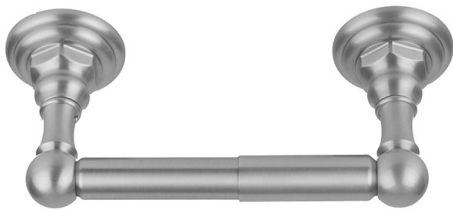

Dylan/Claire Toilet Paper Holder  
Model #: RENORE-DY-CL-AC-TP-

FEATURES:

- All brass double post toilet paper holder
- Universal mounting hardware included
- 3 3/4" projection
- Easy removable roller

SPECIFICATION DRAWING: