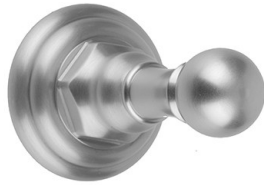

Dylan/Claire Robe Hook
Model #: RENORE-DY-CL-AC-RH-

FEATURES:

- All brass single robe hook
- Universal mounting hardware included
- 3 3/4" projection

SPECIFICATION DRAWING: