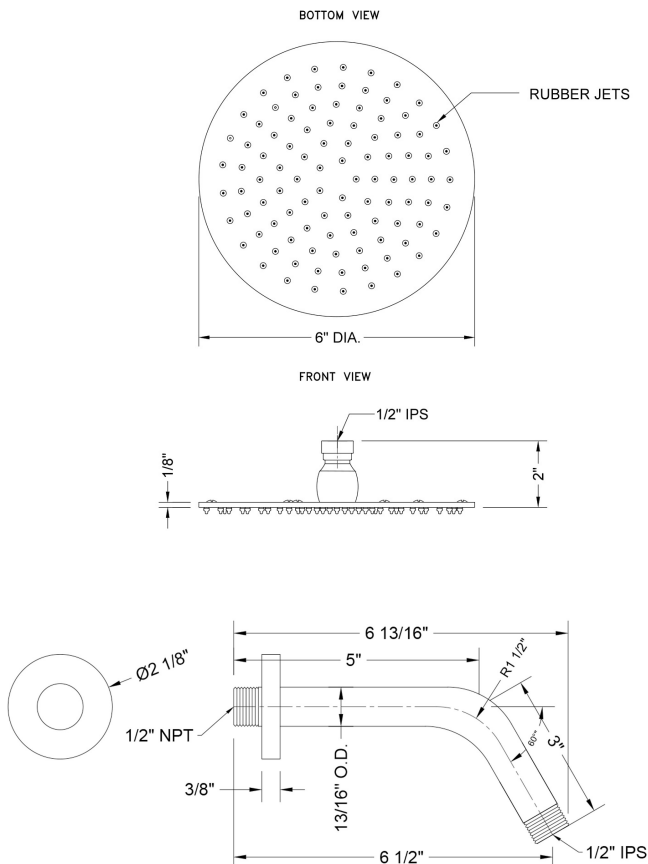

SPECIFICATION DRAWING:

SPRAY PATTERNS: