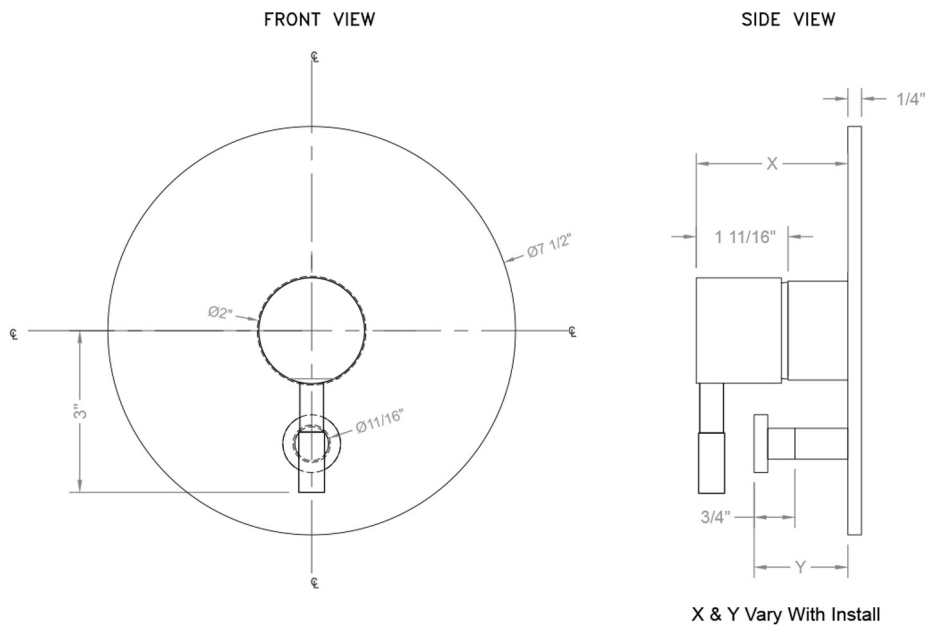

# Scape/Sky-/Sky Pressure Balance Trim-Tub and Shower Lever Handle

**Model #: RENORE-SC-SK-T-STRM-L-**

## FEATURES:

- All brass construction
- Rotating the handle counter clockwise turns on the water & controls the water temperature
- Built in diverter for diverting between multiple devices (for example, diverting between a showerhead and a handshower)
- Requires rough valve RENORE-PBT-SVALVE
- Lever trim is ADA compliant

## SPECIFICATION DRAWING: