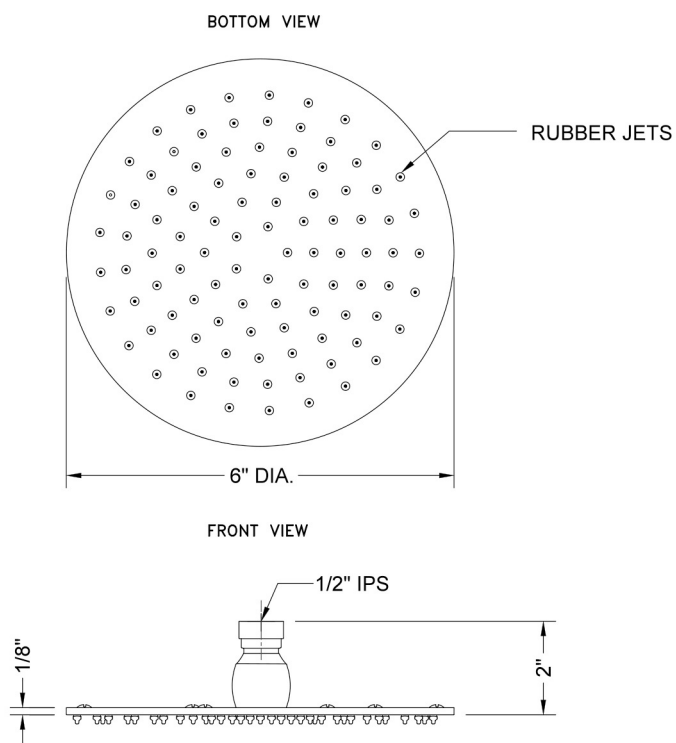

Scape/Sky-/Sky Showerhead
Model #: RENORE-SC-SK-SHEAD-

FEATURES:

- A POWER SHOWER - allows for a strong rain spray at any angle
- 1/2" IPS adjustable brass ball joint to adjust angle of showerhead
- 6" diameter all brass body with 81 easy clean rubber jets
- Standard flow rate is: 2.5 GPM

SPECIFICATION DRAWING:

SPRAY PATTERNS: