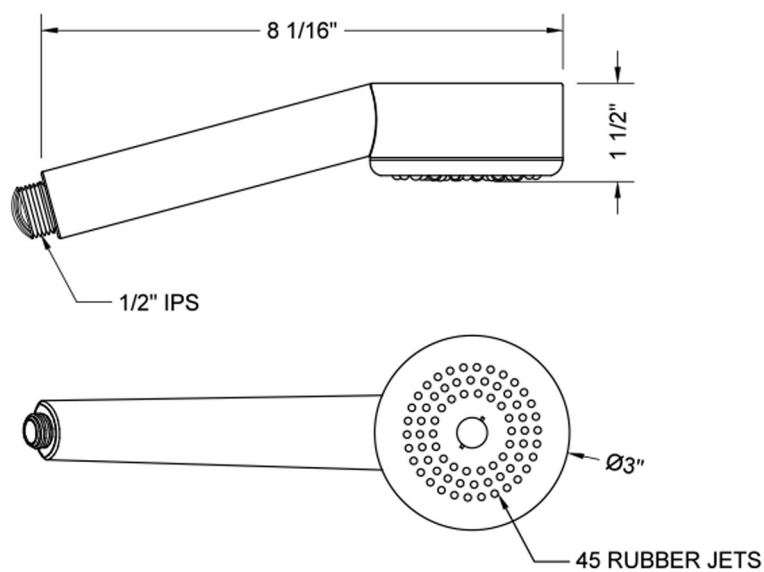

Scape/Sky-/Sky Handshower
Model #: RENORE-SC-SK-HS-

FEATURES:

- Single function handshower with 3" face
- 1/2" IPS male threads
- Contemporary design
- Standard flow rate is: 1.5 GPM

SPECIFICATION DRAWING:

SPRAY PATTERNS: