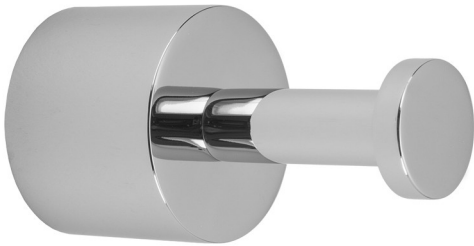

Scape/Sky- Robe Hook  
Model #: RENORE-SC-SK-AC-RH-

FEATURES:

- All brass single robe hook
- Universal mounting hardware included
- 2 3/8" projection

SPECIFICATION DRAWING:

FRONT VIEW

TOP VIEW