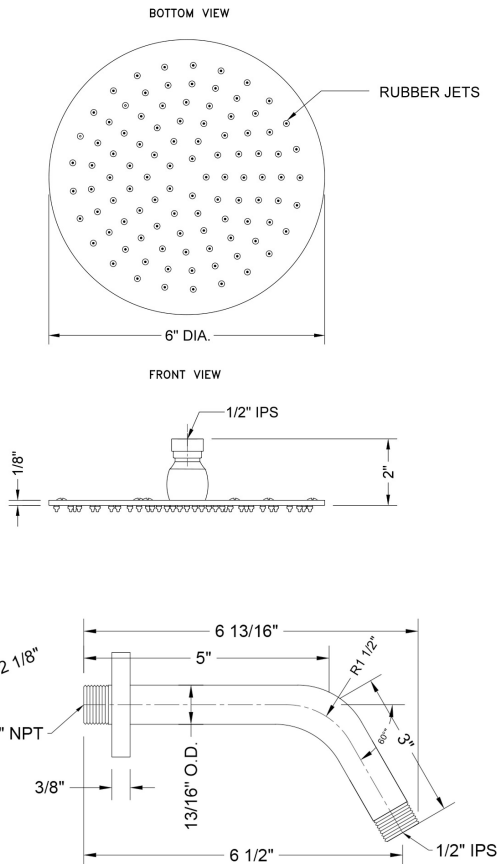

Scape/Sky- Tub and Shower Set
 Includes: Trim, Showerhead, Shower Arm, and Spout
 Cross Handle
Model #: RENORE-SC-SKSET-T-S-C-

O'NEIL RUPPEL
 BESPOKE FAUCETRY | ONEILRUPPEL.COM

TRIM FEATURES:

- All brass construction
- Rotating the handle counter clockwise turns on the water & controls the water temperature
- Built in diverter for diverting between multiple devices (for example, diverting between a showerhead and a handshower)
- Requires rough valve RENORE-PBT-SVALVE

SHOWERHEAD FEATURES:

- A POWER SHOWER - allows for a strong rain spray at any angle
- 1/2" IPS adjustable brass ball joint to adjust angle of showerhead
- 6" diameter all brass body with 81 easy clean rubber jets
- Standard flow rate is 2.5 GPM

SHOWER ARM FEATURES:

- Brass 8" 60° showerarm with 2 1/8" diameter contemporary brass multi fit decorative escutcheon
- 1/2" Male IPS

SPOUT FEATURES:

- All brass tub spout
- 1/2" female IPS inlet
- 7 7/8" reach
- Quick connect/disconnect

SPECIFICATION DRAWING:

SPRAY PATTERNS: