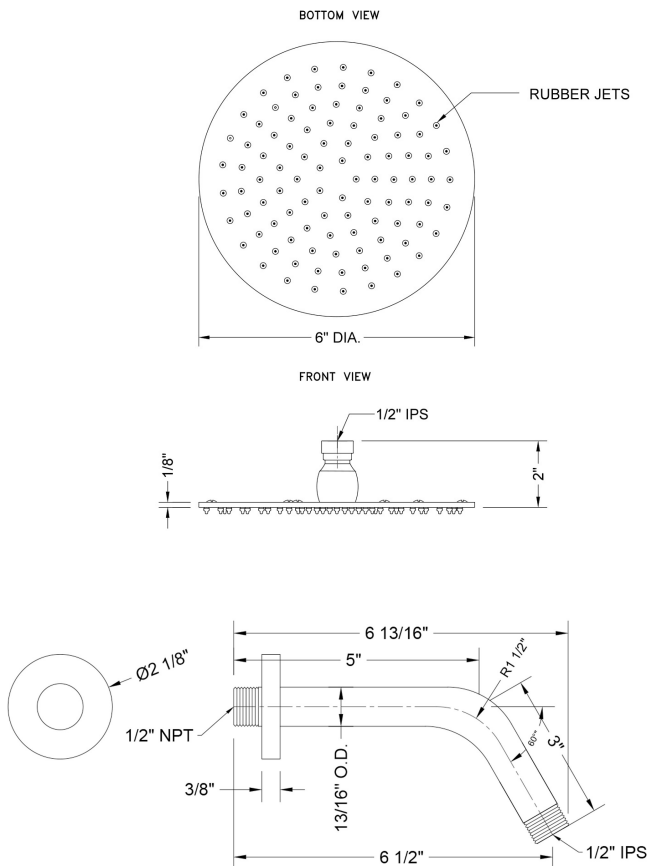

SPECIFICATION DRAWING: