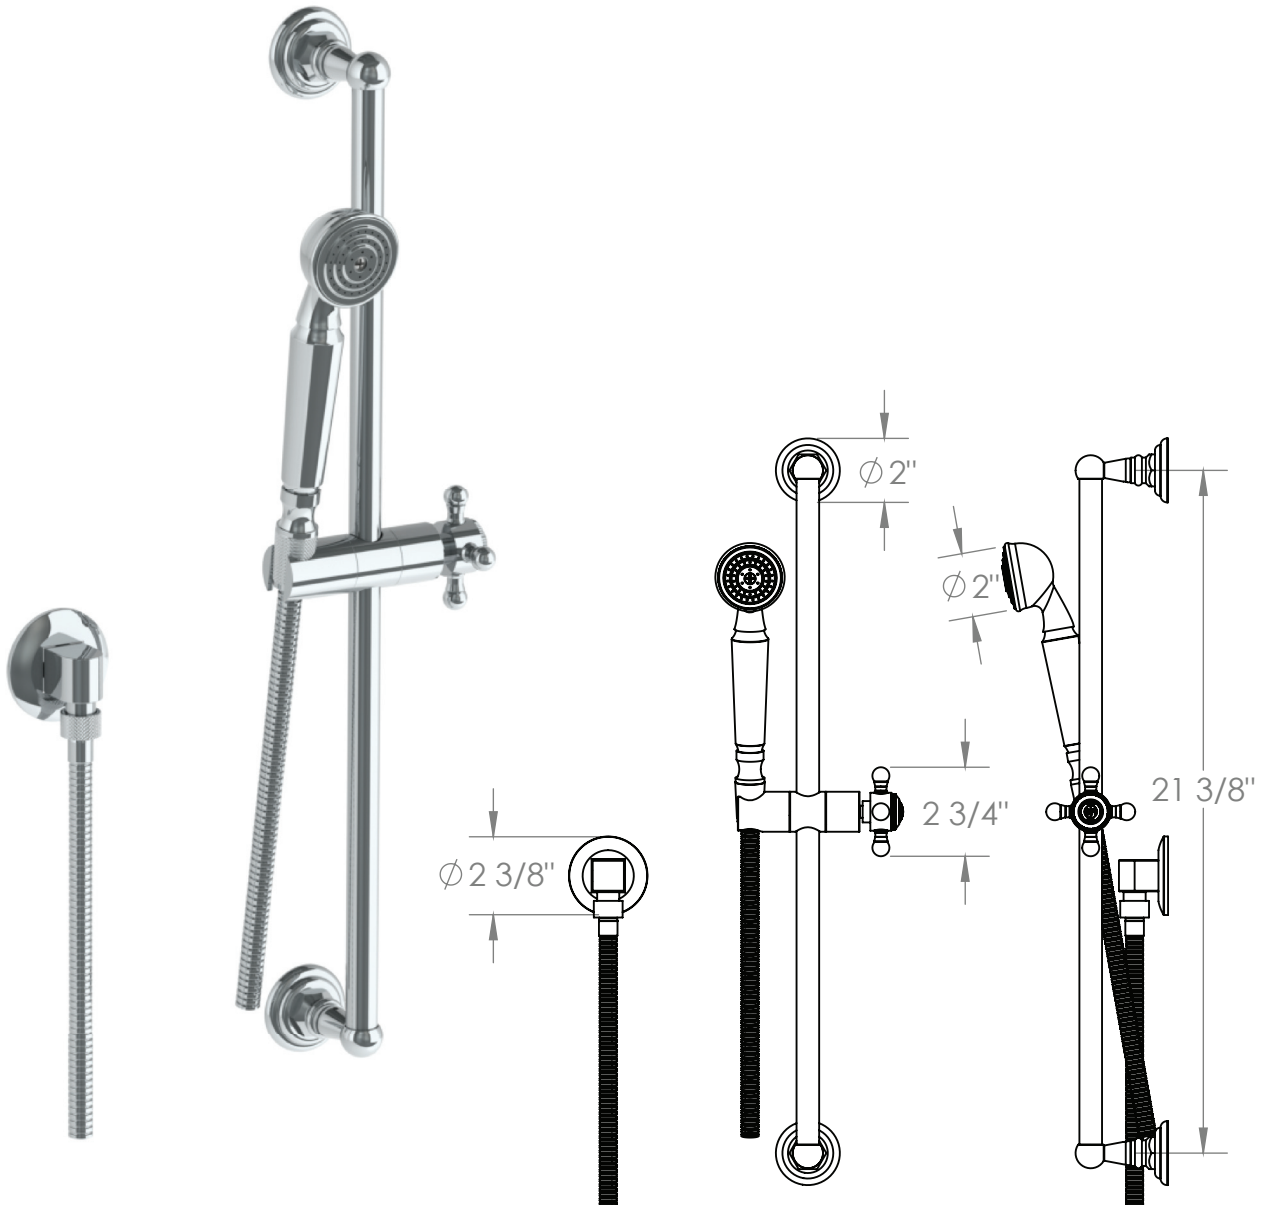

Morgan

ORW-MG-HSPB1-MR5

WALL MOUNTED SHOWER POSITIONING BAR
 INCLUDES HAND SHOWER AND 69" HOSE
 FLOW RATE: 1.75 GPM

Meets the applicable requirements of ASME A112.18.1-2005/CSA B125.1-05, entitled "Plumbing Supply Fittings"